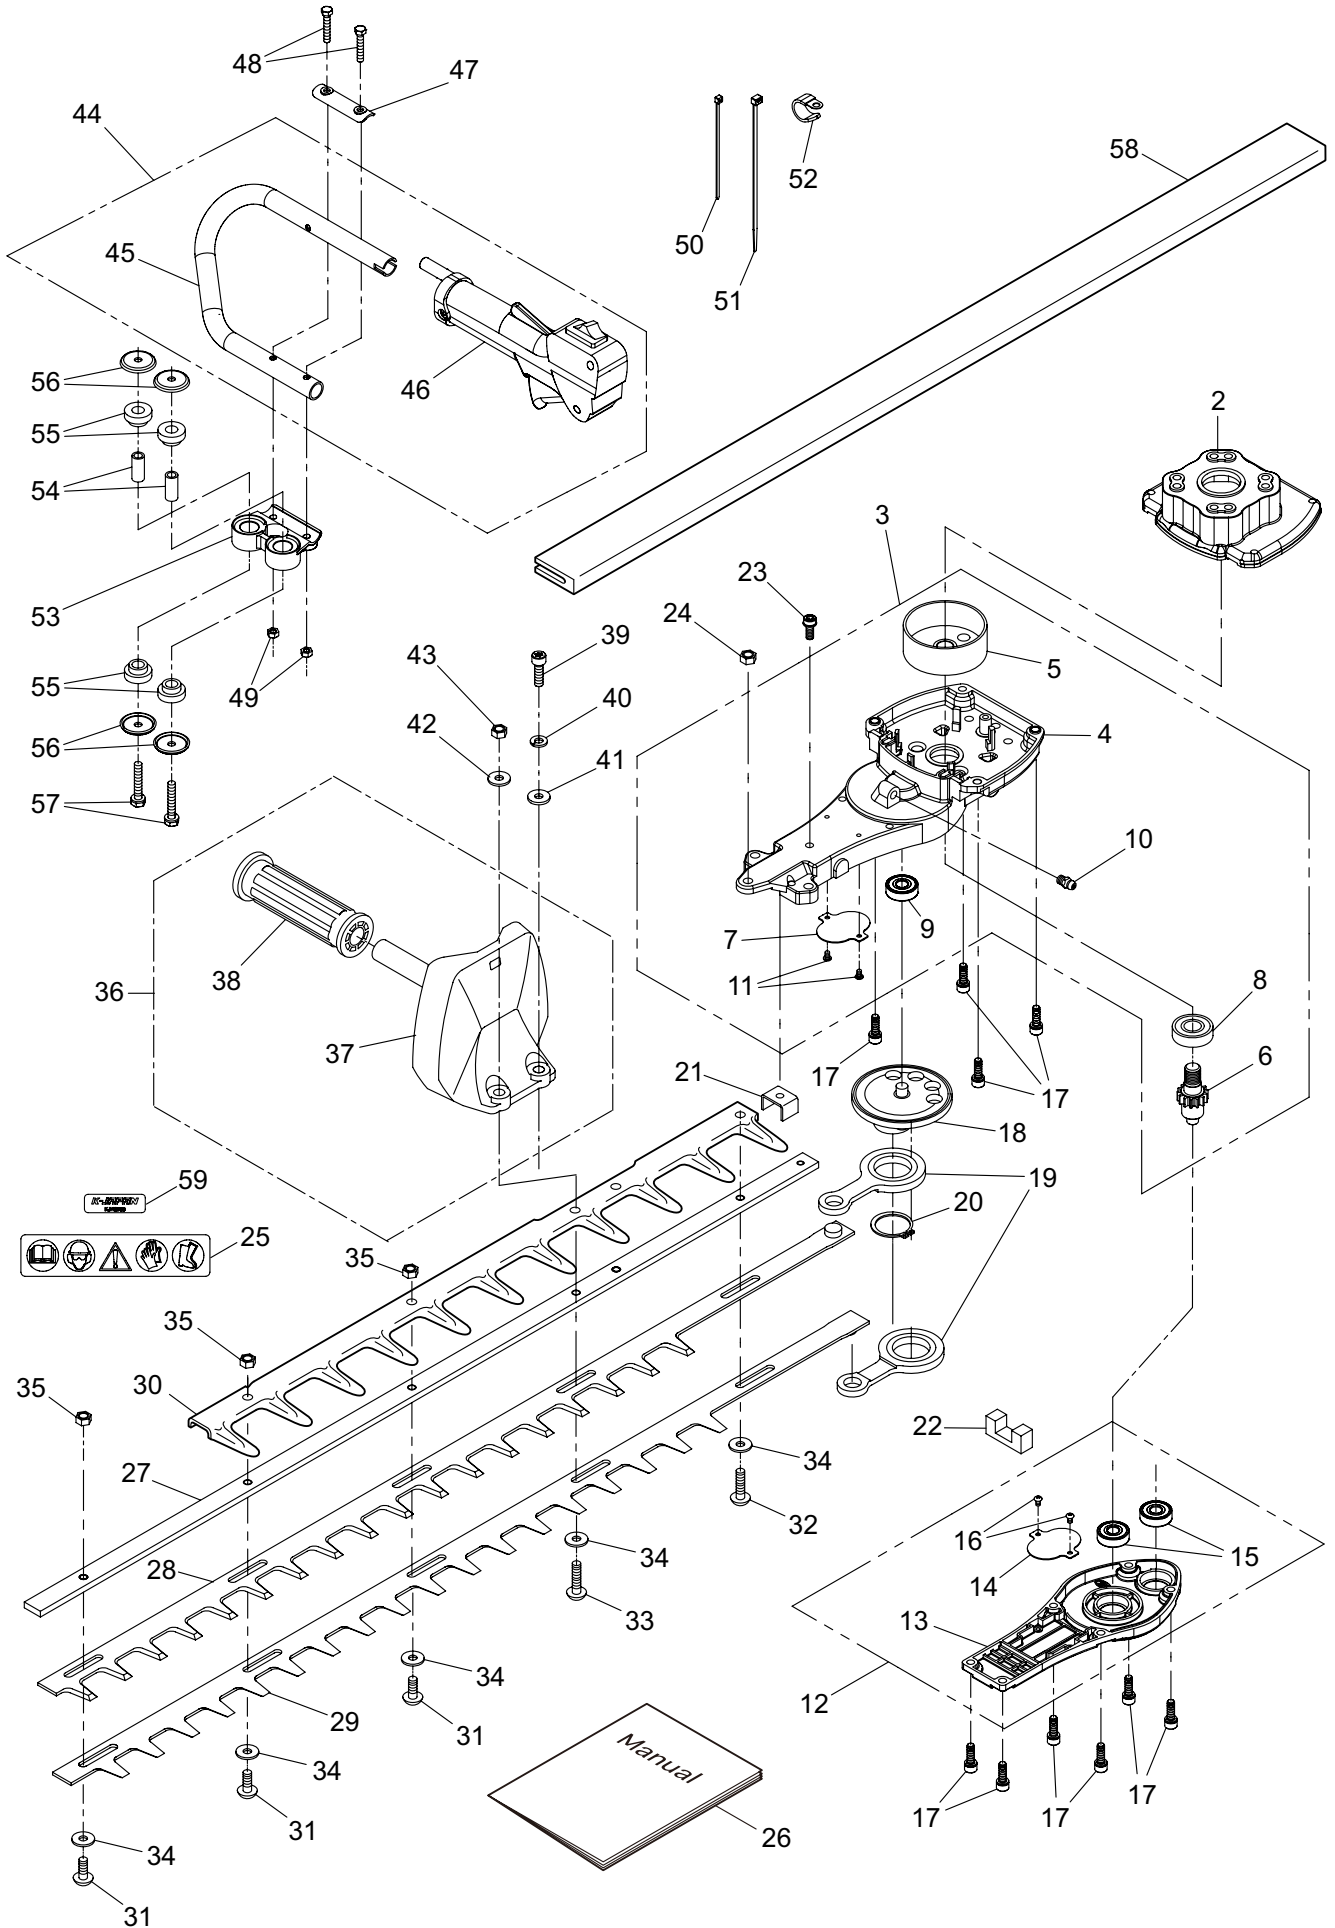

PARTS LIST

KJHS750

CONTENTS

1. MAIN BODY	1 ~ 4
2. ENGINE	5 ~ 8
3. CARBURETOR, FUEL TANK	9 ~ 12

2015. 04.

MARUYAMA

P/N 523757-2

1. KJHS750
MAIN BODY

Ref. No.	Part No.	Part Name	Q'ty	Remarks
1-1	362370	KJHS750	1	
1-2	425454	Clutch Case	1	
1-3	425455	Crankcase Upper Ass'y	1	Incl.4-11
1-4	425456	Crankcase Upper	1	
1-5	270021	Drum	1	
1-6	425457	Pinion L	1	
1-7	425458	Slide Plate	1	
1-8	580767	Bearing	1	#6001 2RS
1-9	638464	Bearing	1	#608Z
1-10	580766	Grease Nipple	1	M6
1-11	580787	Screw	2	M3x5
1-12	425459	Crankcase Lower Ass'y	1	Incl.13-16
1-13	425460	Crankcase Lower	1	
1-14	425458	Slide Plate	1	
1-15	638464	Bearing	2	#608Z
1-16	580787	Screw	2	M3x5
1-17	425461	Bolt	10	M5x16
1-18	425462	Crank Gear	1	
1-19	997282	Rod Ass'y	2	
1-20	580777	Snap Ring	1	#26
1-21	270757	Plate	1	
1-22	425463	Felt	1	
1-23	425464	Bolt	1	M5x12
1-24	580764	U-Nut	1	M6
1-25	425487	Label	1	WARNING
1-26	425488	Instruction Manual	1	
1-27	425467	Guide Plate	1	
1-28	425468	Upper Blade	1	
1-29	425469	Lower Blade	1	
1-30	425470	Blade Guard	1	
1-31	631764	Screw	3	L29
1-32	407328	Screw	1	L26
1-33	425471	Screw	1	
1-34	991913	Washer	5	
1-35	580764	U-Nut	3	M6
1-36	425472	Right Handle Ass'y	1	Incl.37,38
1-37	425473	Right Handle	1	
1-38	577134	Grip	1	
1-39	425474	Bolt	1	M6x20
1-40	631749	Spring Washer	1	M6
1-41	425475	Washer	1	6.0x2.0
1-42	425476	Washer	1	6.0x1.0
1-43	580764	U-Nut	1	M6
1-44	425477	Left Handle Ass'y	1	Incl.45,46
1-45	425478	Left Handle	1	

1. KJHS750 MAIN BODY

Ref. No.	Part No.	Part Name	Q'ty	Remarks
1-46	425479	Throttle Lever	1	
1-47	577133	Handle Fitting	1	
1-48	425480	Bolt	2	M5x28
1-49	580799	Nut	2	M5
1-50	425481	Band	1	CV-100B
1-51	425482	Band	1	CV-150B
1-52	425483	Clamp	1	
1-53	577136	Handle Bracket	1	
1-54	577137	Spacer	2	
1-55	577138	Damper	4	
1-56	577139	Plate	4	
1-57	425484	Bolt	2	M6x35
1-58	425485	Blade Cover	1	
1-59	425486	Label	1	KJHS750