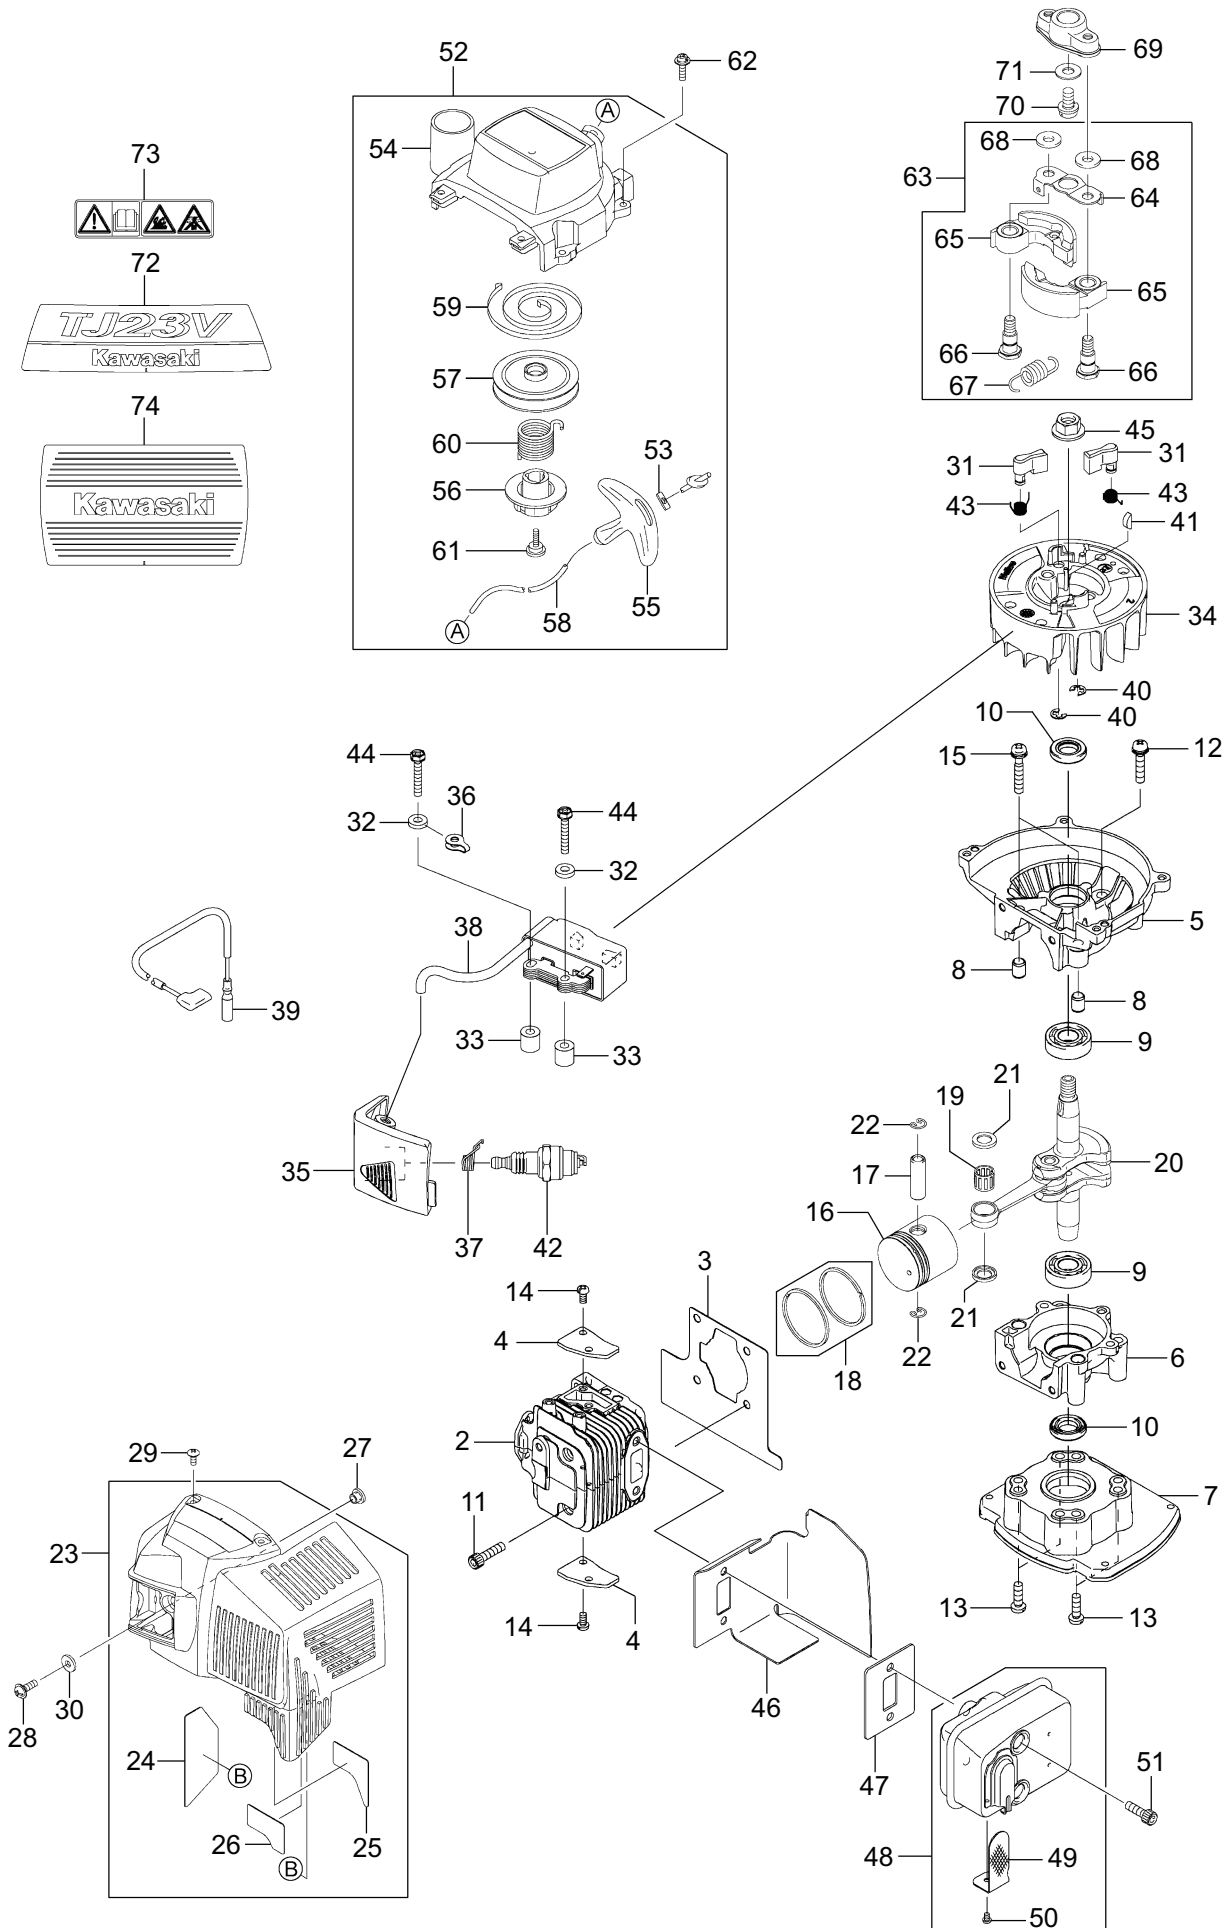

2. KJHS750 ENGINE

Ref. No.	Part No.	Part Name	Q'ty	Remarks
2-1	425489	Engine	1	TJ023V-KF92
2-2	425490	Cylinder	1	
2-3	425491	Gasket	1	
2-4	425492	Plate	2	
2-5	425493	Crankcase	1	
2-6	425494	Crankcase	1	
2-7	425495	Flange	1	
2-8	419524	Pin	2	
2-9	416108	Bearing, Ball	2	#6001C3
2-10	416109	Oil Seal	2	12x22x4.5
2-11	416110	Bolt, Socket	4	5x20
2-12	425496	Screw	1	5x25
2-13	425497	Screw	4	5x16
2-14	416111	Screw	4	4x8
2-15	416112	Screw	2	5x30
2-16	425498	Piston	1	
2-17	416114	Piston Pin	1	
2-18	425499	Piston Ring Set	1	
2-19	425500	Bearing	1	
2-20	425501	Crankshaft Ass'y	1	
2-21	416118	Spacer	2	
2-22	416119	Snap Ring	2	
2-23	425509	Shroud	1	Incl.24-26
2-24	425506	Pad	1	
2-25	425507	Pad	1	
2-26	425508	Pad	1	
2-27	425505	Insulator	1	
2-28	630058	Screw	1	5x16
2-29	416124	Screw	2	4x10
2-30	425510	Washer	1	5.5x13.8x2.0
2-31	425511	Pawl	2	
2-32	425512	Insulator	2	
2-33	416127	Insulator	2	
2-34	425513	Flywheel	1	
2-35	425514	Cap	1	
2-36	425515	Tarminal	1	
2-37	416130	Terminal	1	
2-38	425516	Ignition Coil Ass'y	1	
2-39	425517	Lead Wire	1	
2-40	425518	Snap Ring	2	
2-41	416133	Key	1	
2-42	419550	Spark Plug	1	
2-43	425519	Spring	2	
2-44	425276	Bolt	2	4x25
2-45	423272	Nut	1	8mm