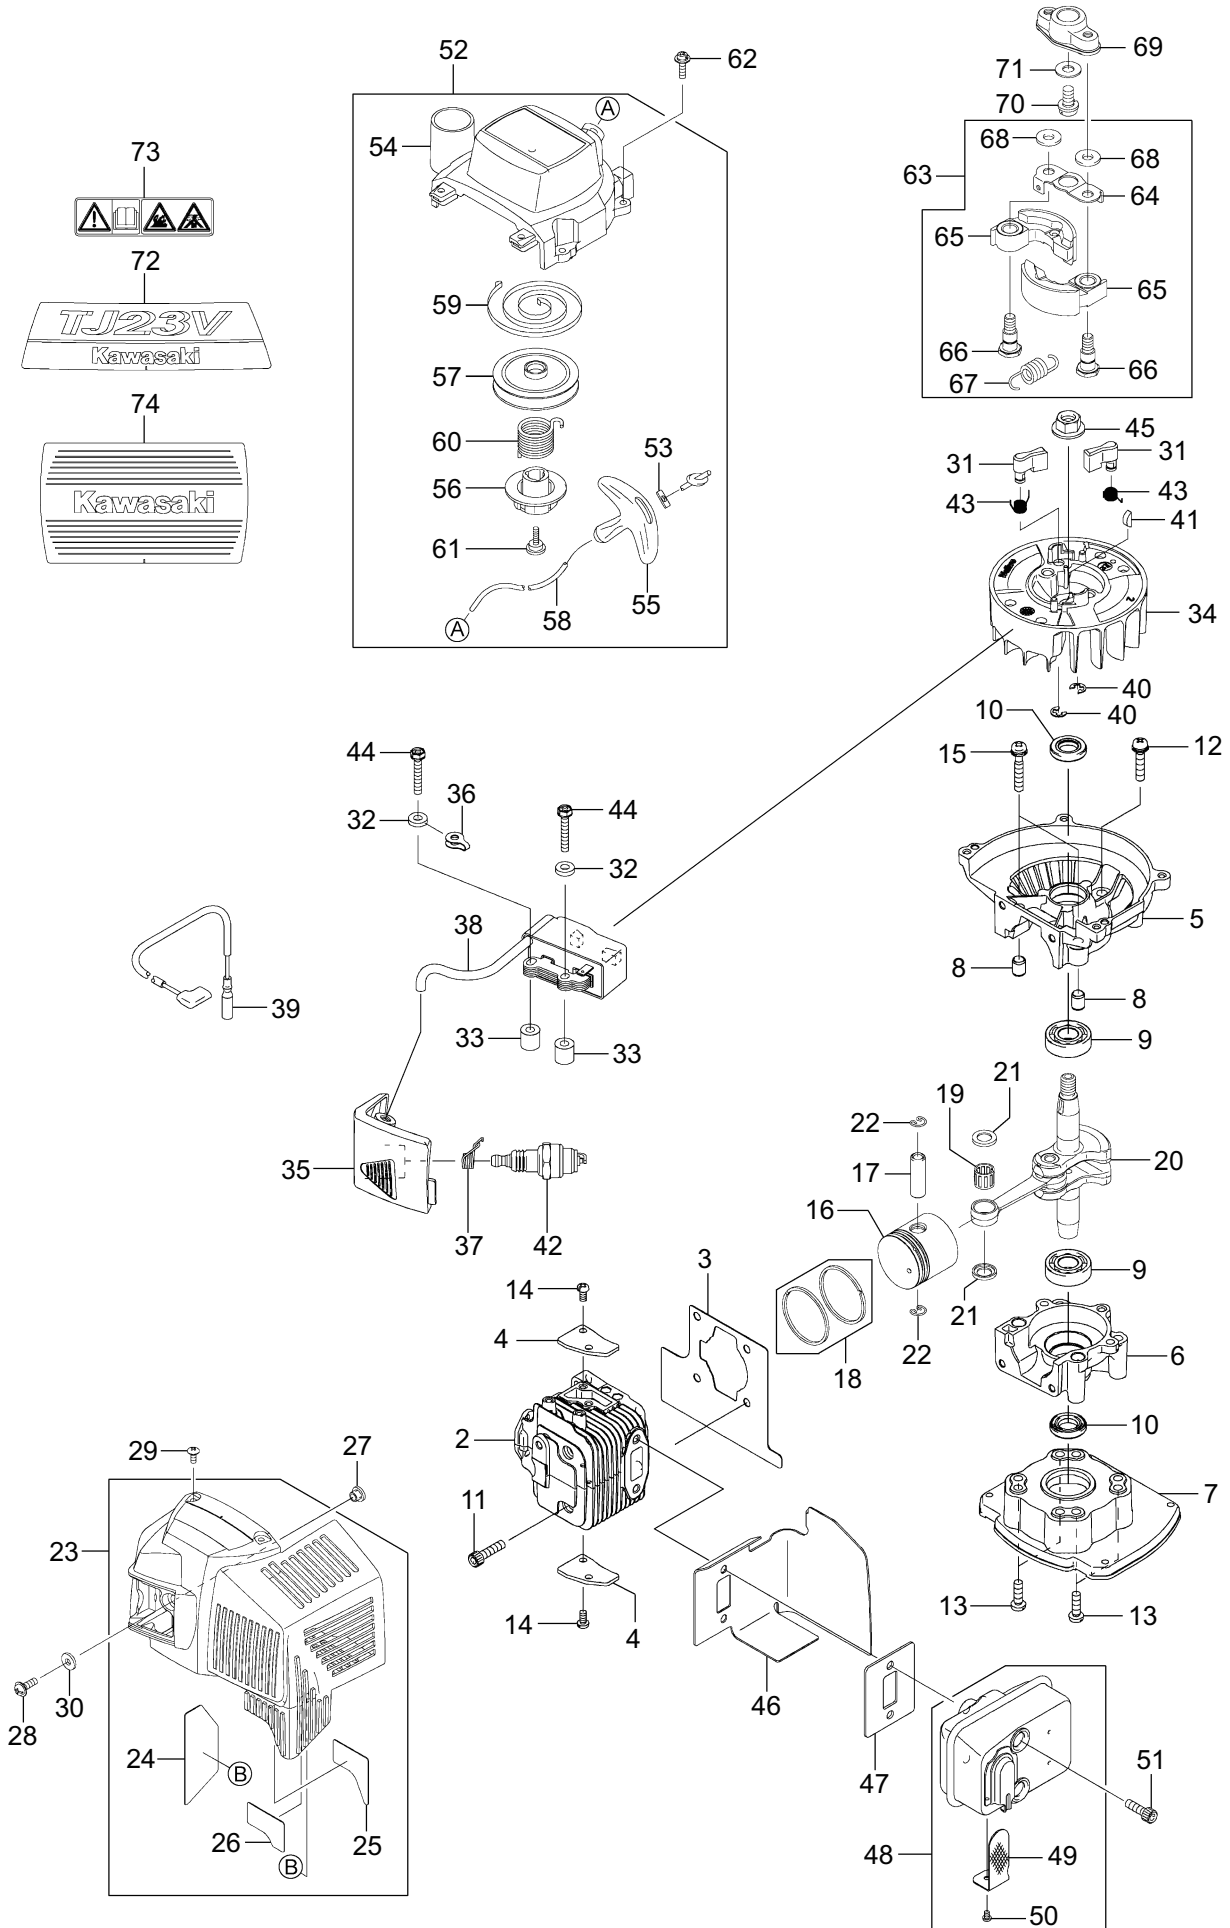

1. KJHS750 MAIN BODY

Ref. No.	Part No.	Part Name	Q'ty	Remarks
1-46	425479	Throttle Lever	1	
1-47	577133	Handle Fitting	1	
1-48	425480	Bolt	2	M5x28
1-49	580799	Nut	2	M5
1-50	425481	Band	1	CV-100B
1-51	425482	Band	1	CV-150B
1-52	425483	Clamp	1	
1-53	577136	Handle Bracket	1	
1-54	577137	Spacer	2	
1-55	577138	Damper	4	
1-56	577139	Plate	4	
1-57	425484	Bolt	2	M6x35
1-58	425485	Blade Cover	1	
1-59	425486	Label	1	KJHS750

2. KJHS750 ENGINE

Ref. No.	Part No.	Part Name	Q'ty	Remarks
2-46	425531	Gasket	1	
2-47	425537	Gasket	1	
2-48	425550	Muffler Ass'y	1	Incl.49,50
2-49	416157	Arrester, Spark	1	
2-50	416161	Screw	1	
2-51	416160	Bolt, Socket	2	5x16
2-52	425614	Recoil Starter	1	Incl.53-61
2-53	944502	Plate	1	
2-54	425610	Case	1	
2-55	416170	Grip	1	
2-56	425613	Cam	1	
2-57	425615	Reel	1	
2-58	423292	Rope	1	3x850
2-59	423293	Recoil Spring	1	
2-60	425628	Spring	1	
2-61	416177	Screw	1	
2-62	624845	Screw	4	M4x16
2-63	425630	Clutch Ass'y	1	Incl.64-68
2-64	425631	Plate	1	
2-65	597953	Clutch Shoe	2	
2-66	584751	Clutch Pin	2	
2-67	572810	Clutch Spring	1	
2-68	620229	Washer	2	
2-69	425645	Wheel	1	
2-70	425646	Screw	1	6x12
2-71	425647	Washer	1	6.5x14.5x1
2-72	425648	Label	1	PRODUCT
2-73	423295	Label	1	WARNING
2-74	425649	Label	1	BRAND