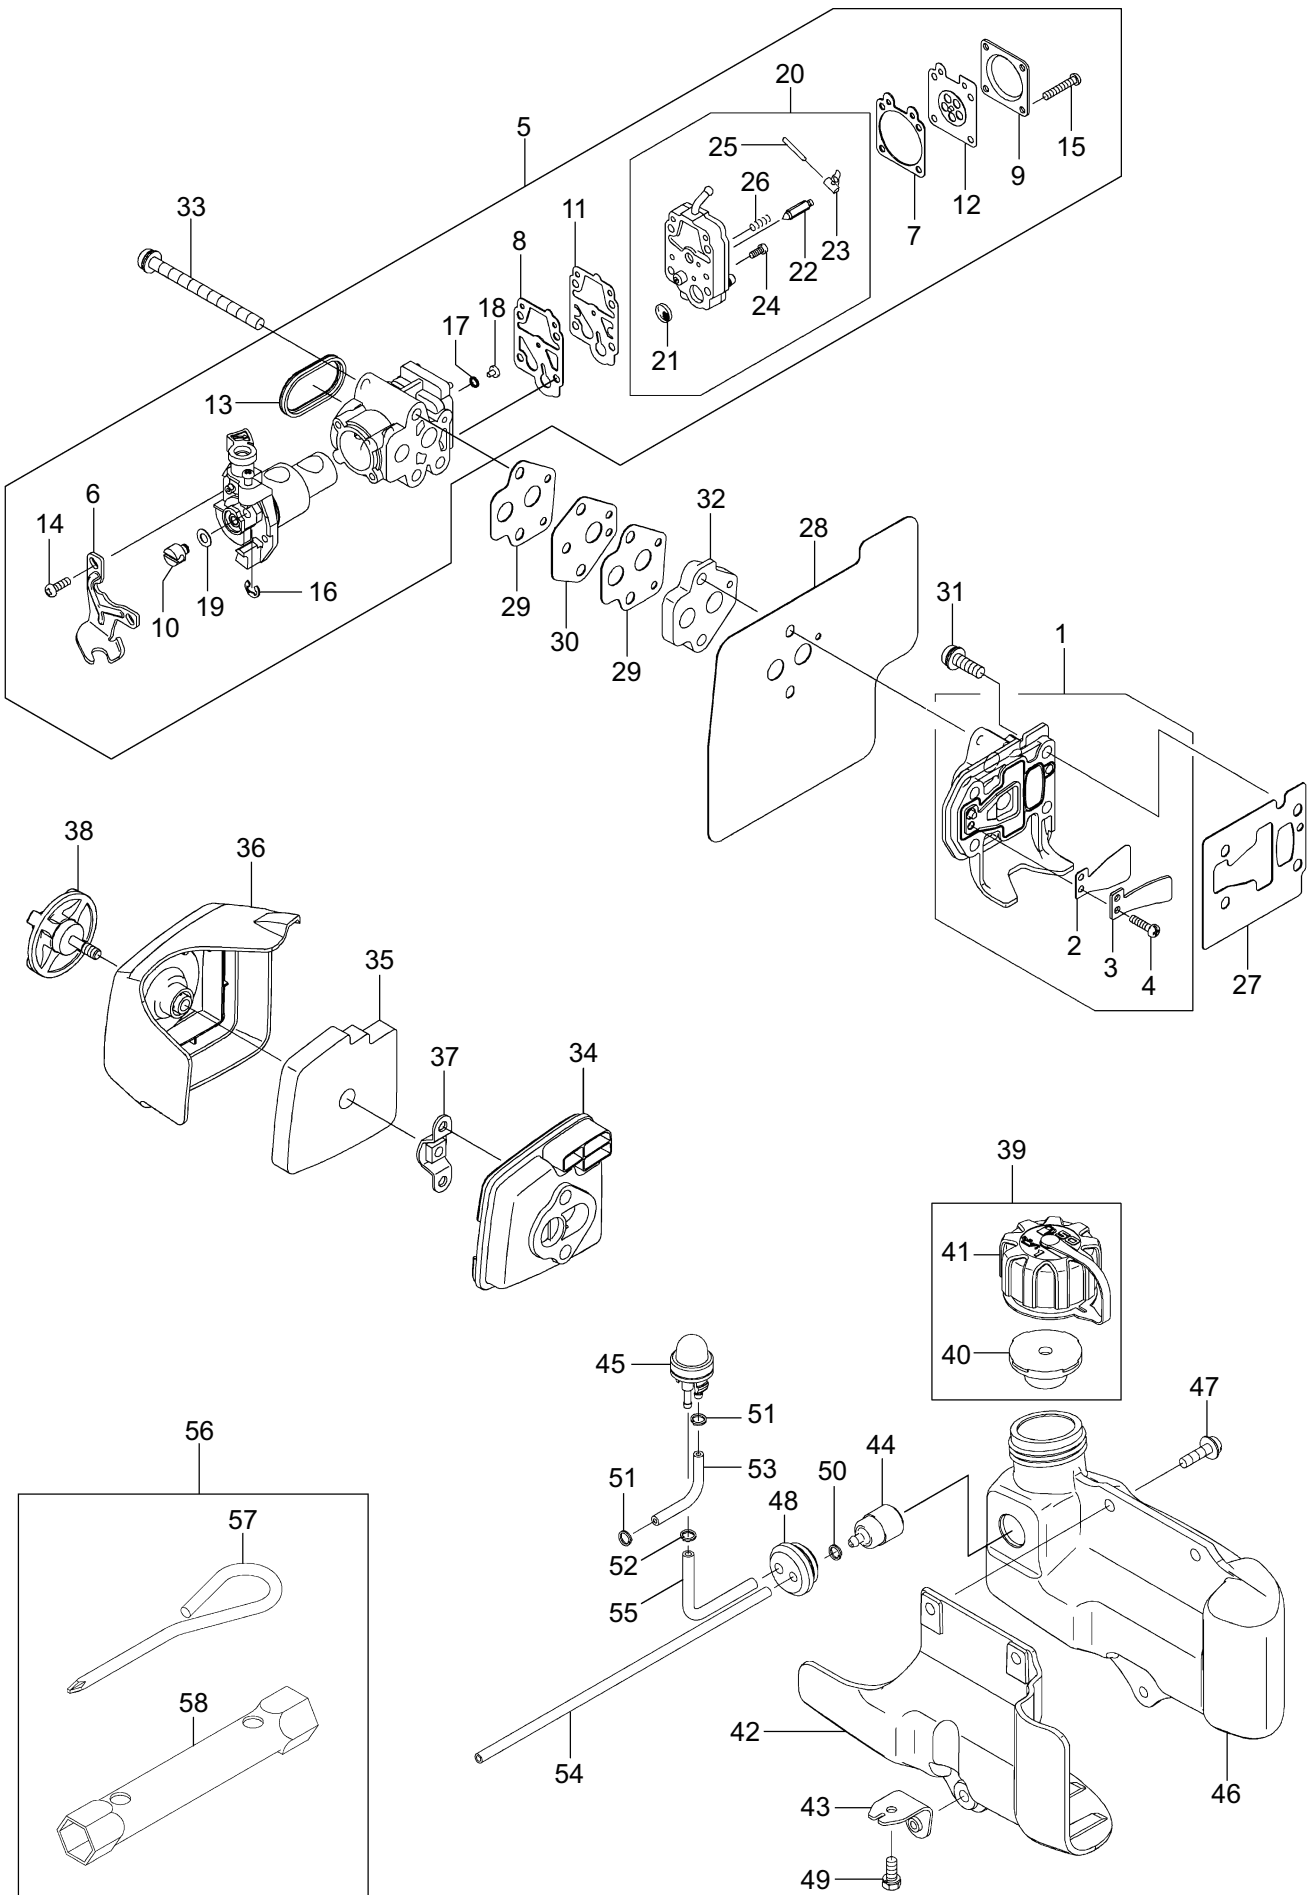

3. KJHS750
CARBURETOR, FUEL TANK

Ref. No.	Part No.	Part Name	Q'ty	Remarks
3-1	425522	Reed Valve Ass'y	1	Incl.2-4
3-2	423277	Reed Valve	1	
3-3	423279	Stopper	1	
3-4	419564	Screw	1	3x12
3-5	425524	Carburetor Ass'y	1	Incl.6-26
3-6	649338	Bracket	1	
3-7	649339	Gasket	1	
3-8	634350	Gasket	1	
3-9	649343	Cover	1	
3-10	598415	Arm	1	
3-11	577185	Diaphragm	1	
3-12	416148	Diaphragm	1	
3-13	416149	Packing	1	
3-14	577179	Screw	2	
3-15	649348	Screw	4	
3-16	577175	Snap Ring	1	
3-17	577182	O-Ring	1	
3-18	425527	Main Jet	1	#33.5
3-19	624532	Washer	1	
3-20	425525	Body	1	Incl.21-26
3-21	624430	Filter	1	
3-22	624431	Float Valve	1	
3-23	624429	Lever	1	
3-24	624432	Screw	1	
3-25	624433	Pin	1	
3-26	624434	Spring	1	
3-27	425520	Gasket	1	
3-28	425521	Gasket	1	
3-29	423275	Gasket	2	
3-30	425523	Plate	1	
3-31	572912	Screw	4	
3-32	425526	Spacer	1	
3-33	425528	Screw	2	5x65
3-34	425529	Air Filter Case	1	
3-35	425530	Air Filter Element	1	
3-36	425538	Cap	1	
3-37	425539	Baffle	1	
3-38	423287	Bolt	1	
3-39	425443	Tank Cap Ass'y	1	Incl.40,41
3-40	425442	Breather	1	
3-41	649364	Tank Cap Ass'y	1	
3-42	425564	Tank Cover	1	
3-43	425565	Bracket	1	
3-44	597947	Fuel Filter	1	
3-45	415374	Priming Pump	1