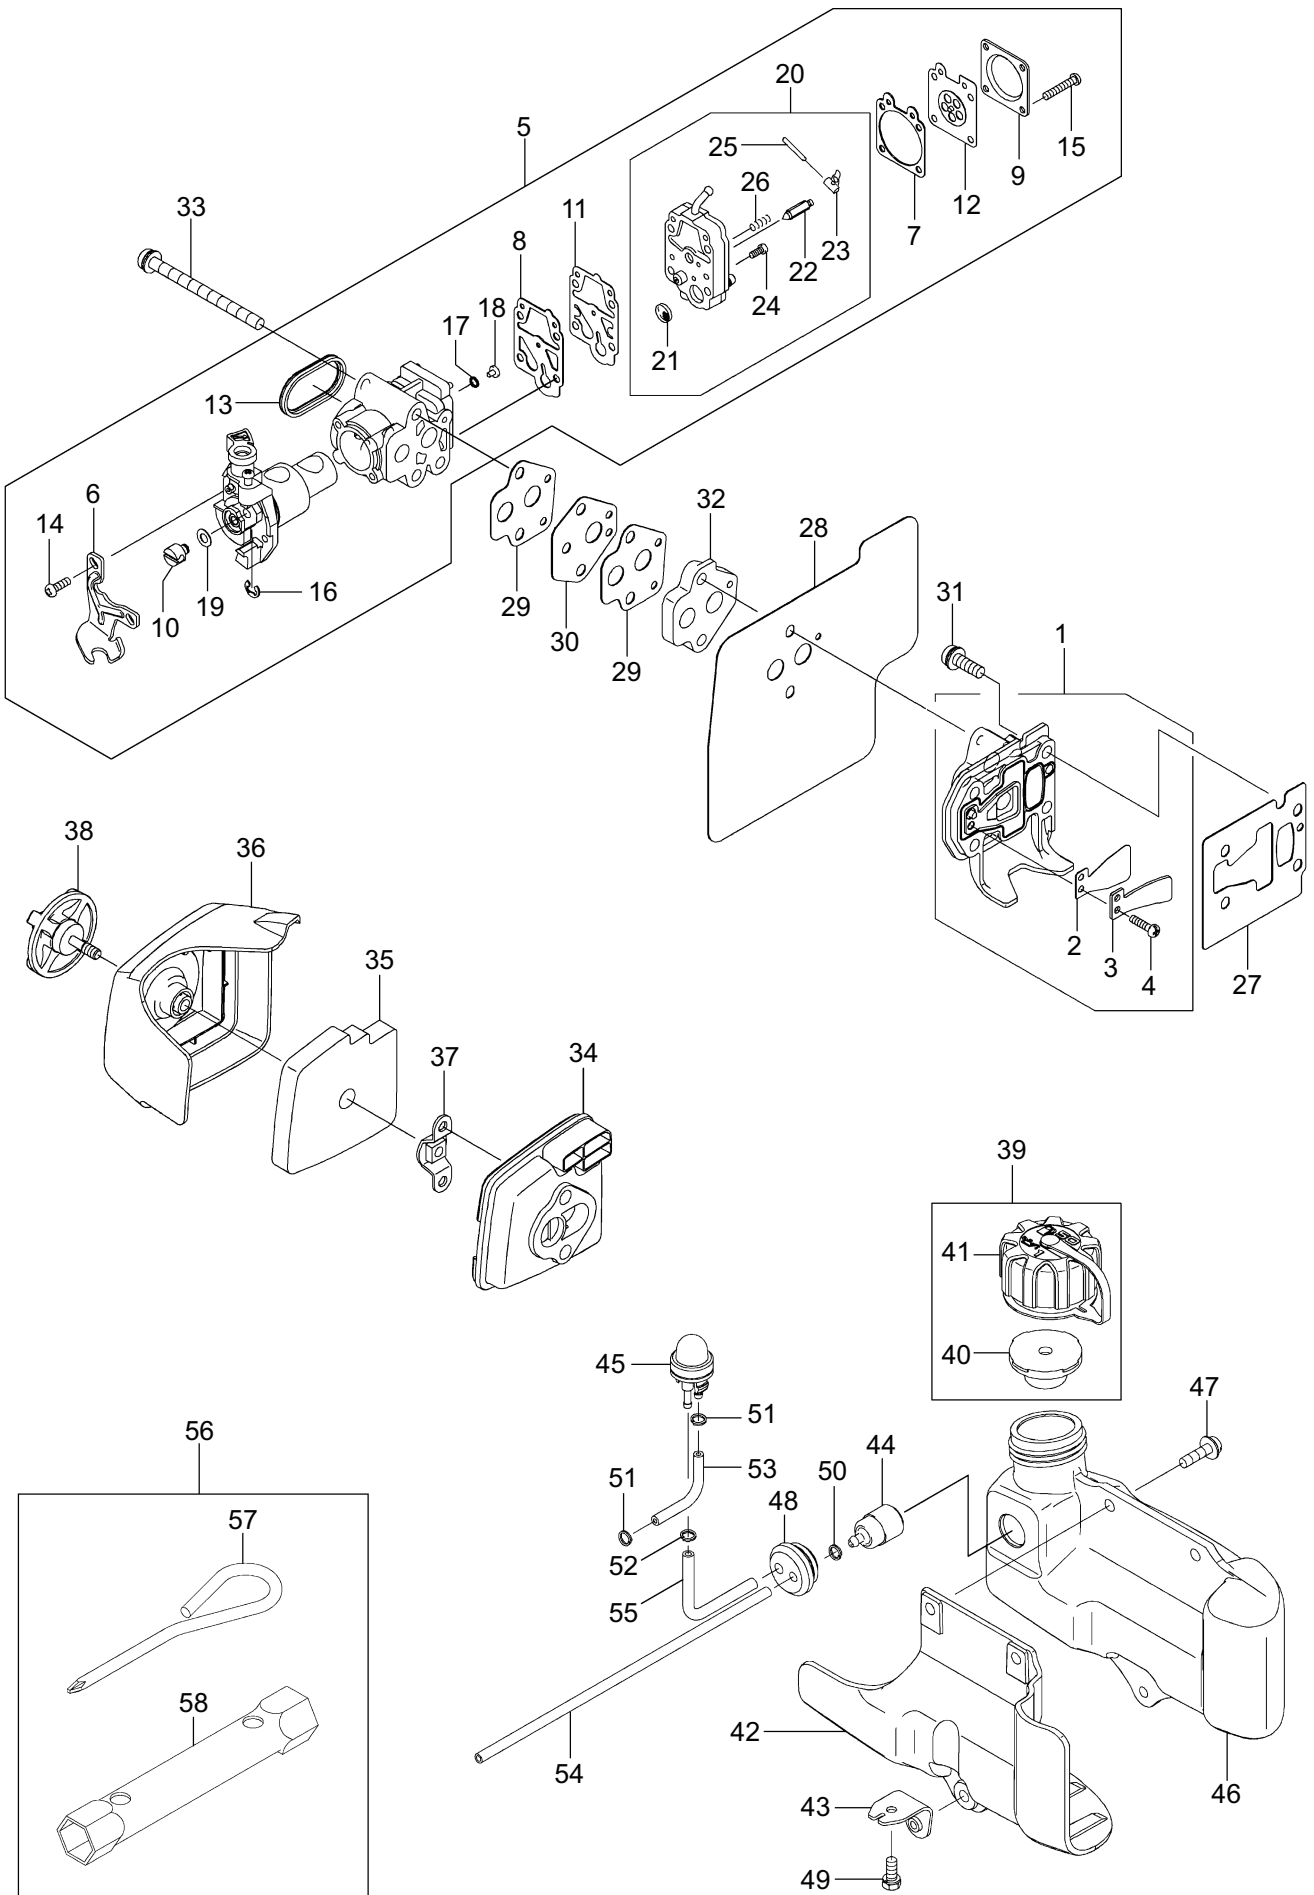

3. KJHS750
CARBURETOR, FUEL TANK

Ref. No.	Part No.	Part Name	Q'ty	Remarks
3-46	425572	Fuel Tank Comp	1	
3-47	624537	Screw	3	5x20
3-48	425329	Grommet	1	
3-49	425575	Bolt	1	5x12
3-50	425330	Clamp	1	
3-51	419580	Clamp	2	
3-52	425331	Clamp	1	
3-53	425597	Tube	1	2.3x5x40
3-54	425332	Tube	1	3x5x200
3-55	425605	Tube	1	3x5.5x80
3-56	631428	Tool Kit	1	Incl.57,58
3-57	631429	Screwdriver	1	
3-58	631430	Combi Box Spanner	1	19x21